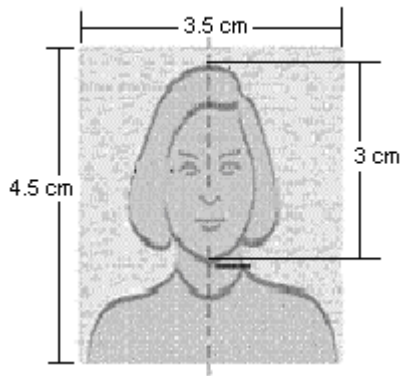

## Photo Specifications

Two recent full face color photos, passport size (45 mm x 35 mm), taken against a light background

**Sample Photograph: Below specs to be maintained at 45mm x 35mm**

Please provide your recent photograph (not more than 6 months old). The photographs should be in colour:

- Taken against a clear white background so that features are distinguishable and contrast against the background;
- Clear and of good quality (as per the ticked sample but with white background);
- Printed on normal photographic paper;
- Unmounted - 45 mm x 35 mm in size;
- Full face (without sunglasses and normally without a hat or other head covering, unless the applicant wears such items because of their religious belief or ethnic background).